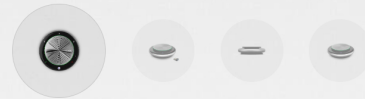

Yealink CP900

Premium Level Portable Speakerphone

Ideal for huddle room, private space and on-the-go

-  High-quality audio
-  Ease of connection
-  Portable design
-  Low learning cost
-  Good for huddle rooms

Build up an effective collaboration

[Watch the film](#) 

High quality audio

HD voice, six-microphone beamforming and premium full-duplex experience, all make participants easier to be heard and involved.